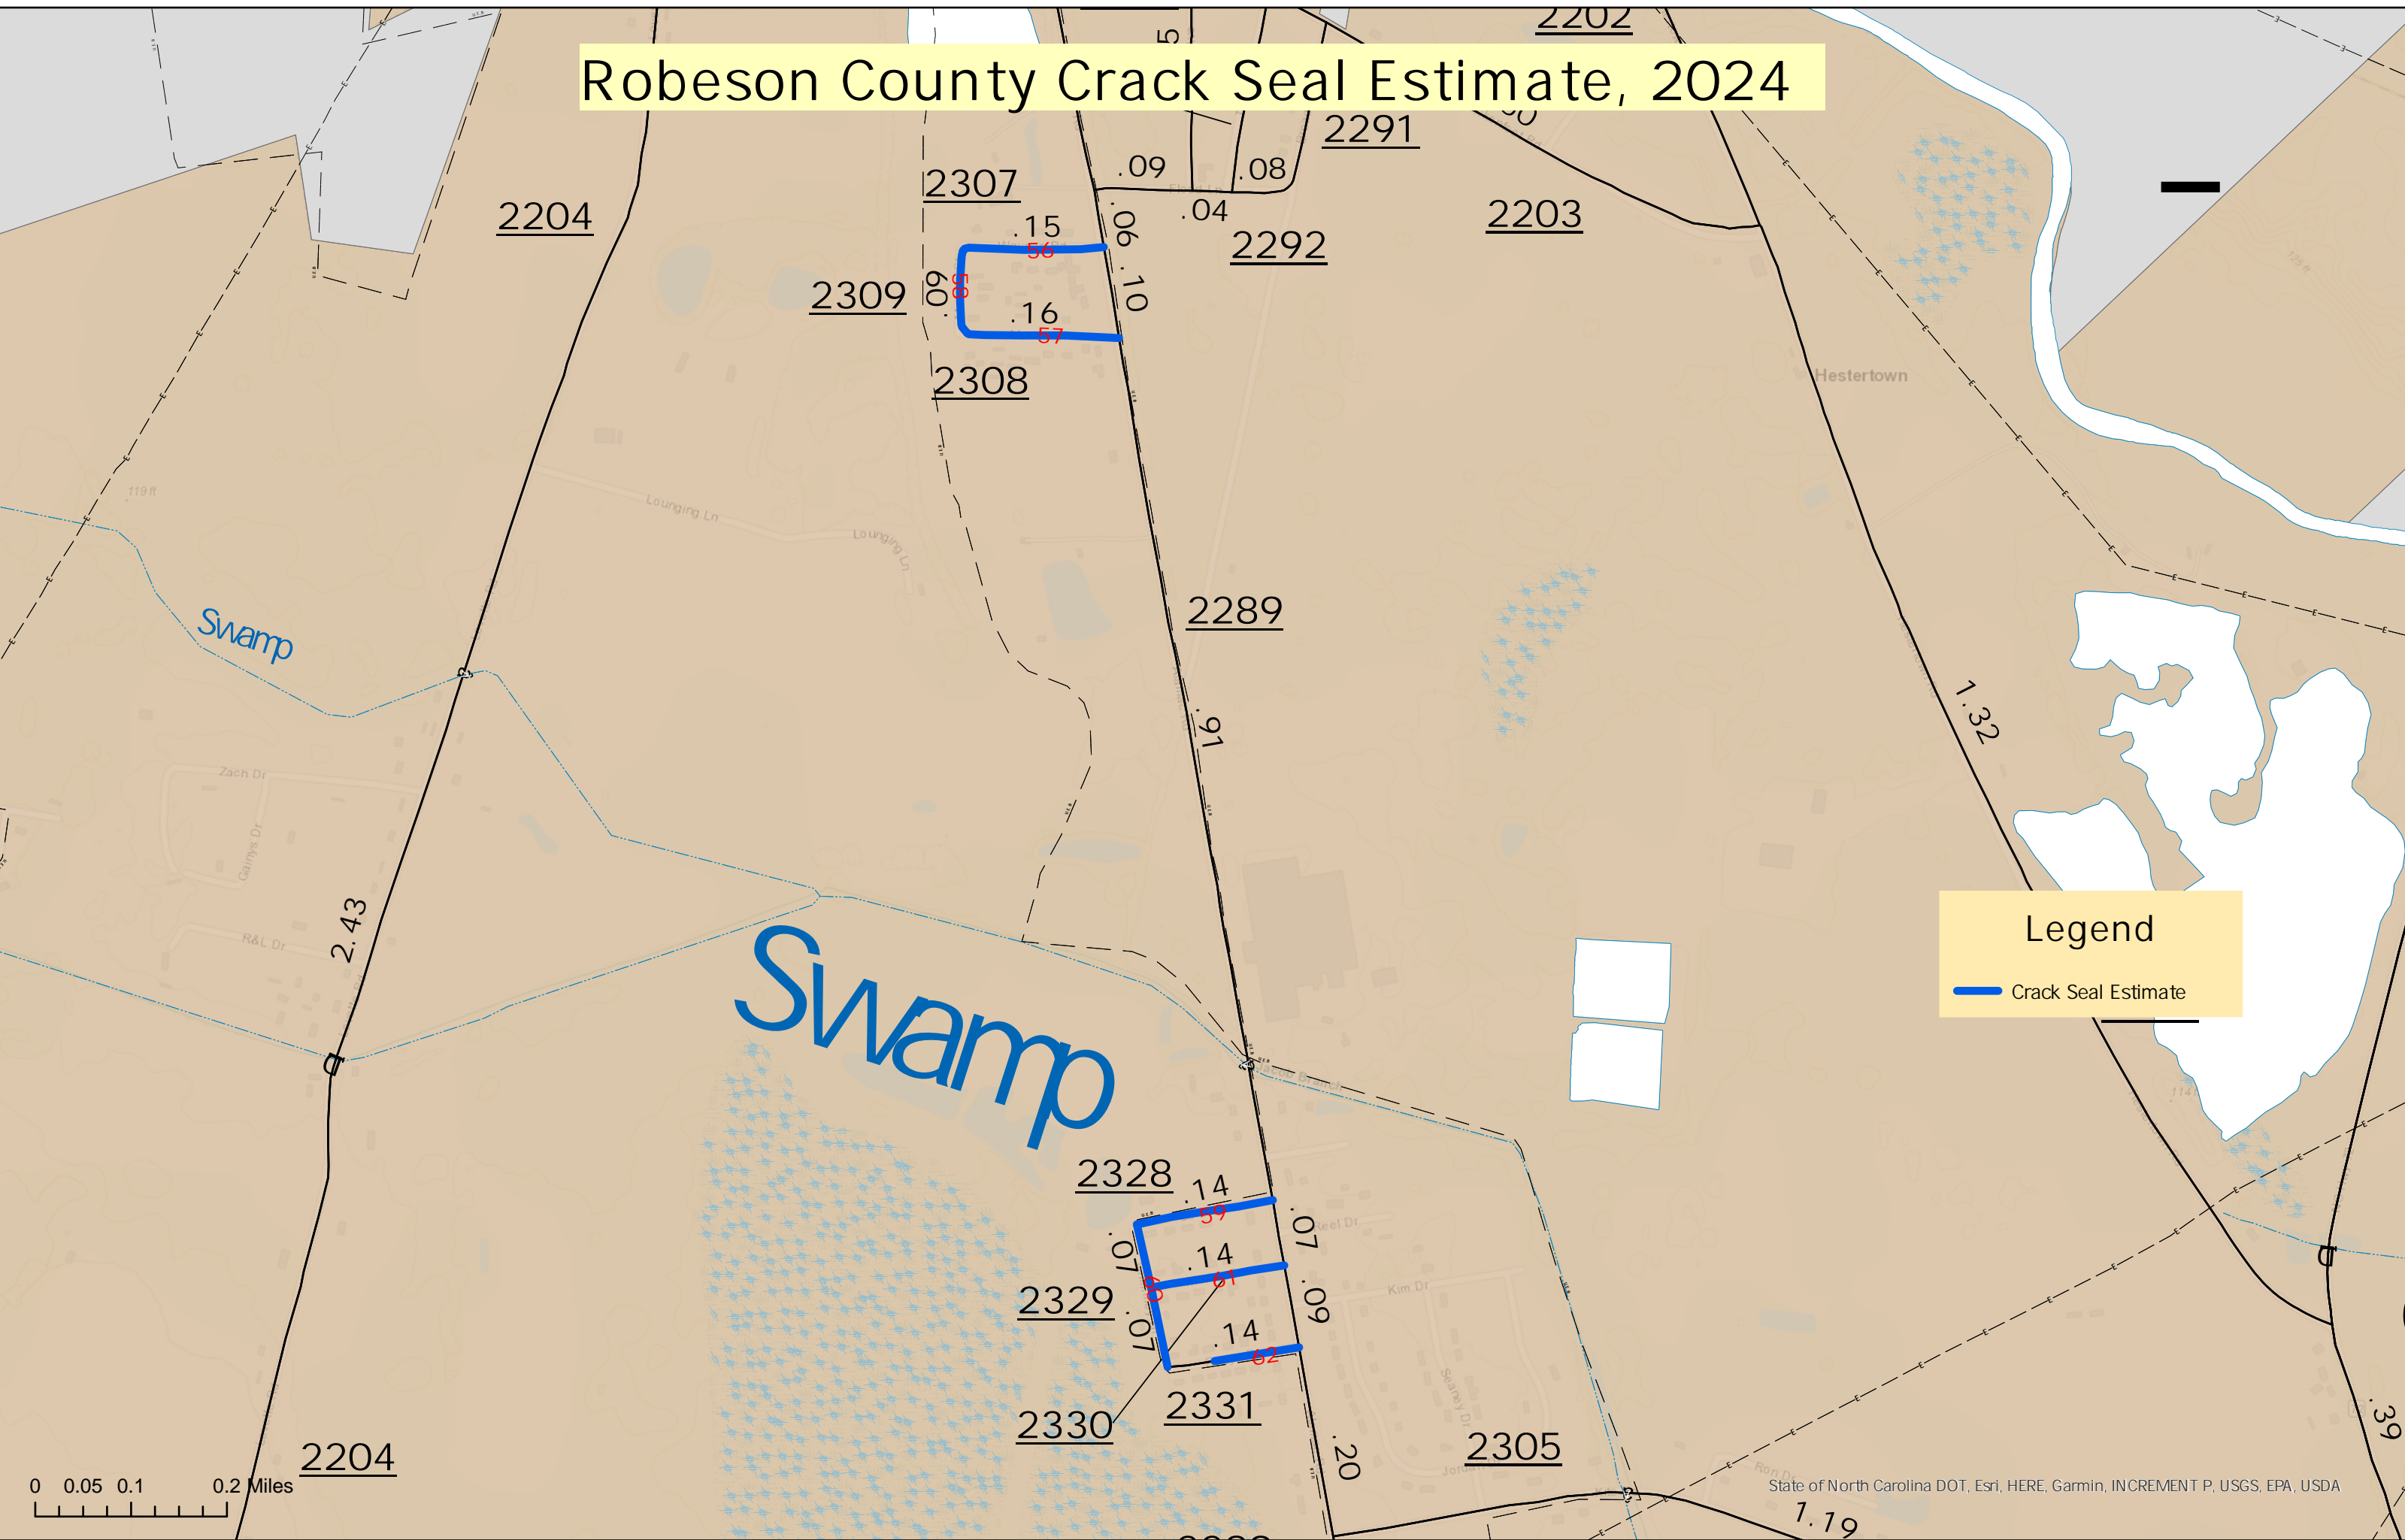

# Robeson County Crack Seal Estimate, 2024

**Legend**

- Crack Seal Estimate

0 0.45 0.9 1.8 Miles

State of North Carolina DOT, Esri, HERE, Garmin, INCREMENT P, USGS, MDA, NASA, EPA, USDA

# Robeson County Crack Seal Estimate, 2024

**Legend**

- Crack Seal Estimate

0 0.28 0.55 1.1 Miles

# Robeson County Crack Seal Estimate, 2024

**Legend**

- Crack Seal Estimate

0 0.05 0.1 0.2 Miles