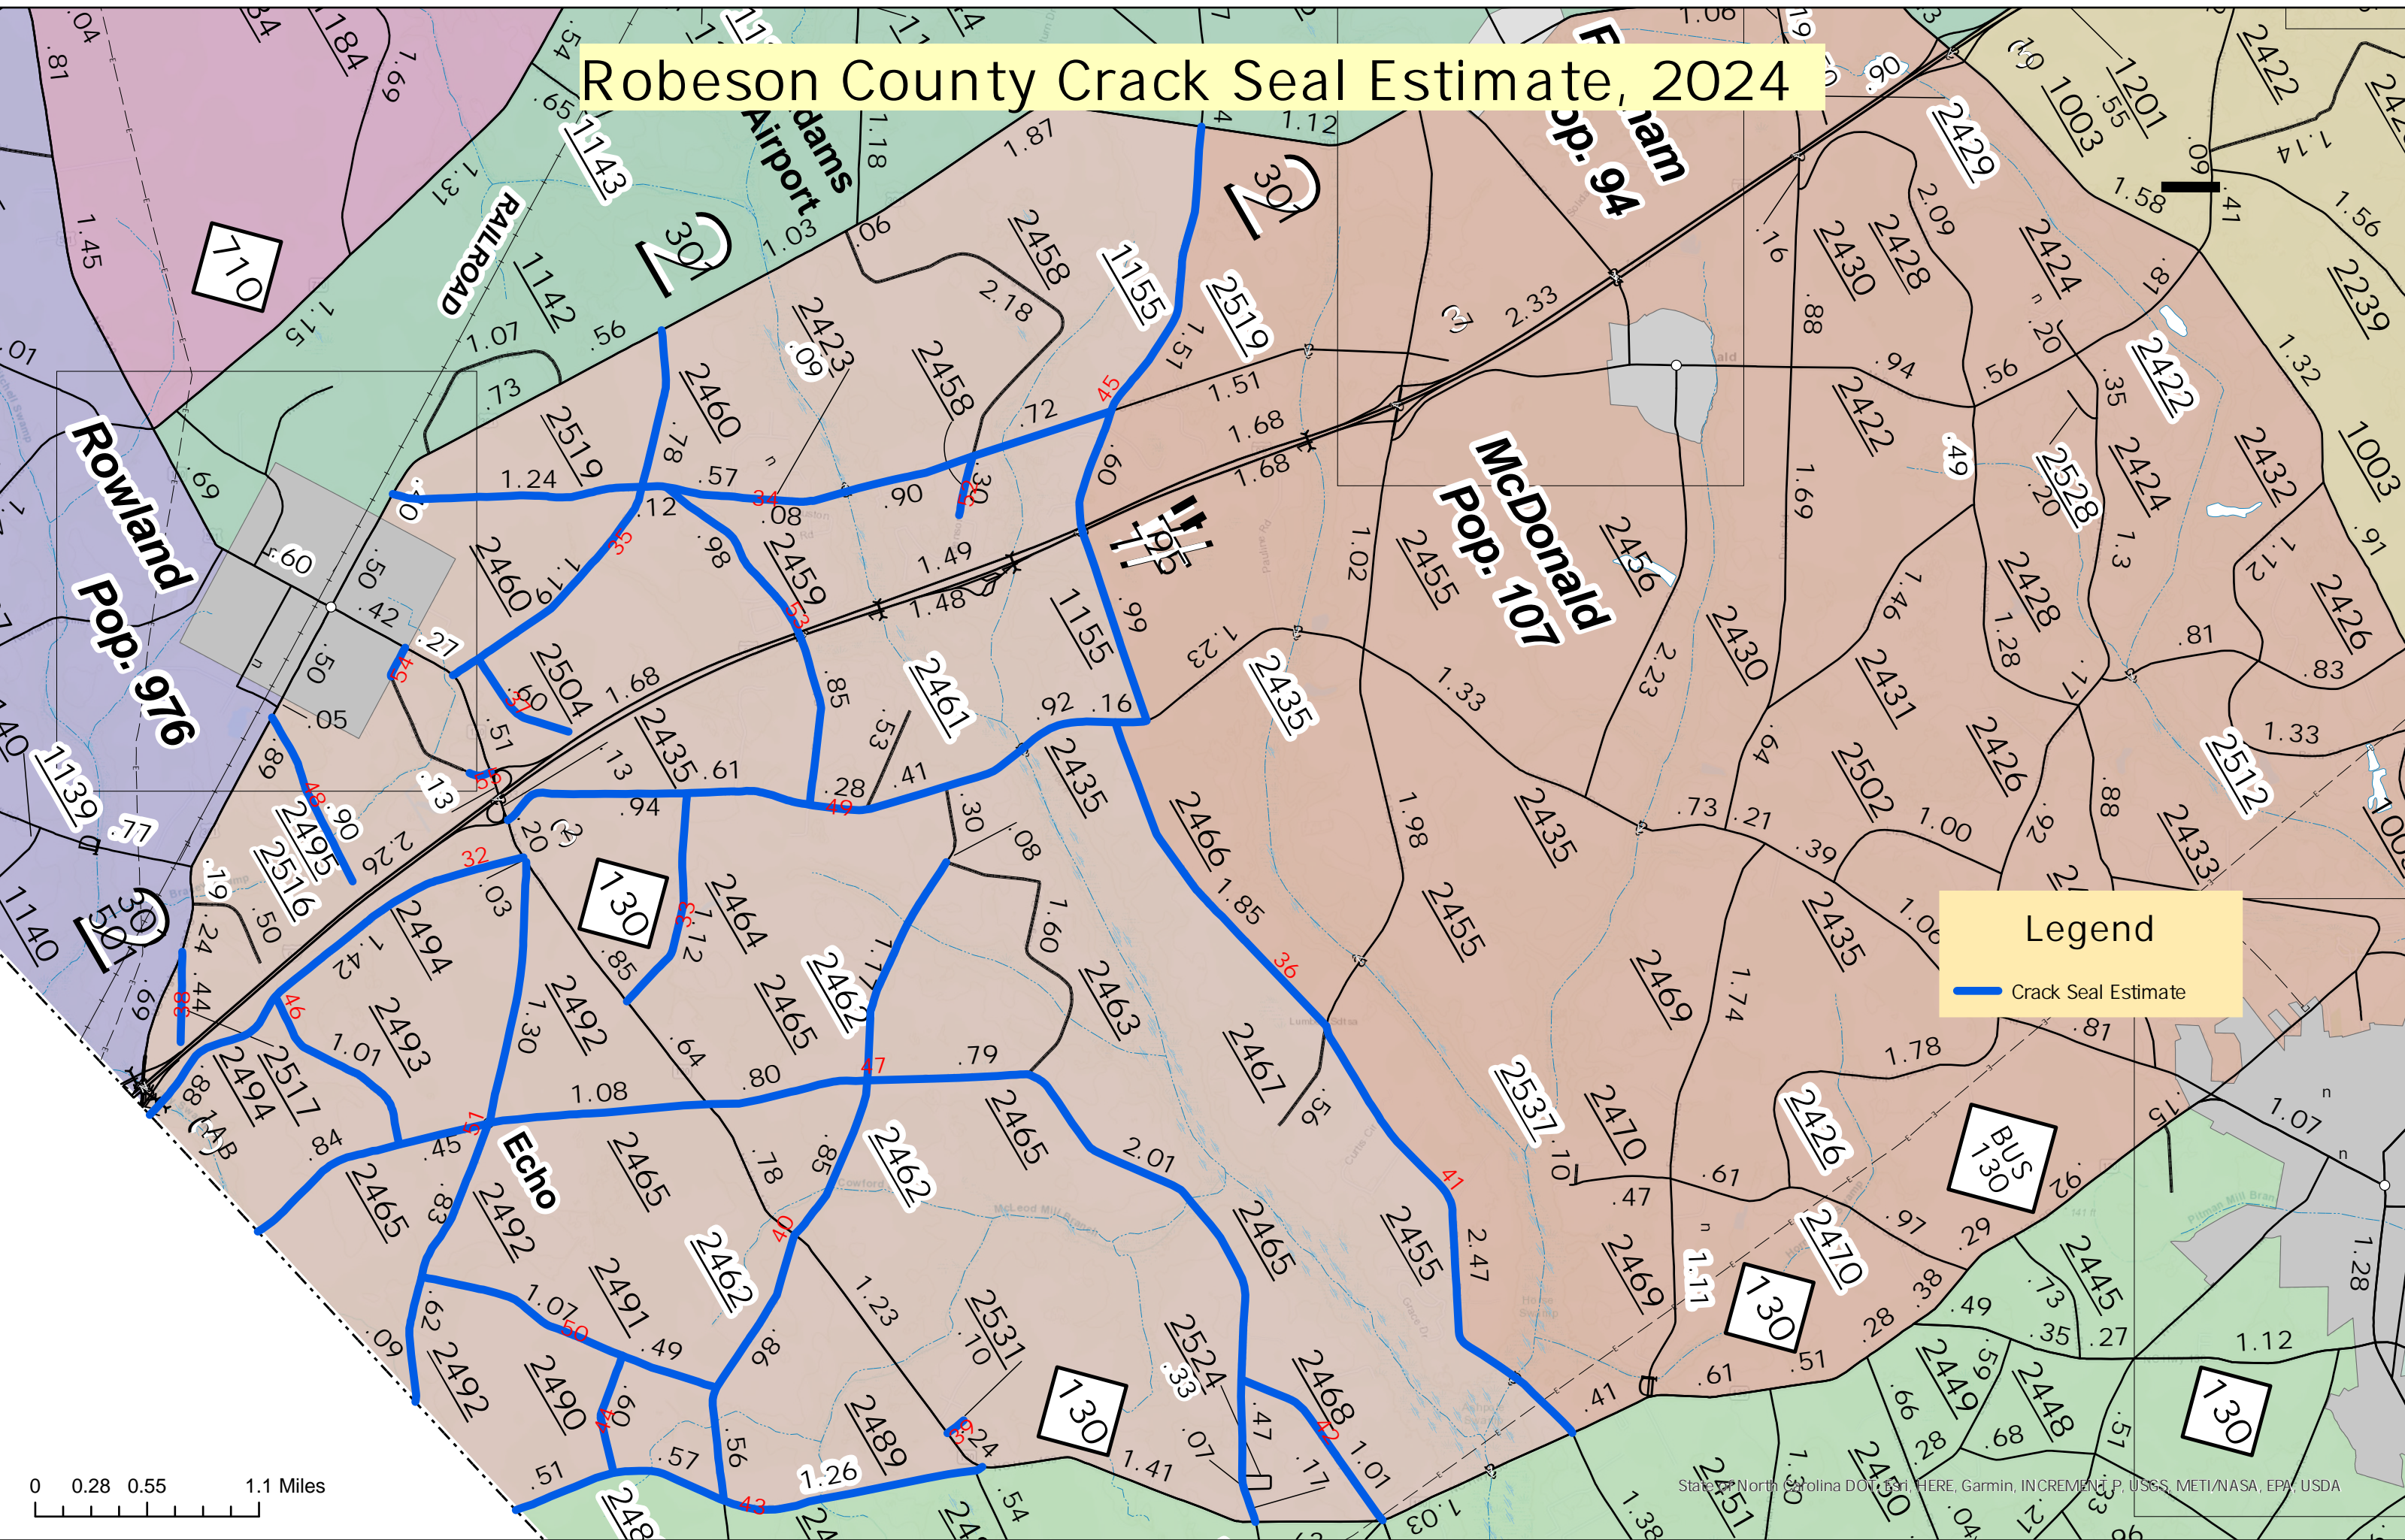

# Robeson County Crack Seal Estimate, 2024

**Legend**

- Crack Seal Estimate

0 0.45 0.9 1.8 Miles

State of North Carolina DOT, Esri, HERE, Garmin, INCREMENT P, USGS, MDA, NASA, EPA, USDA

# Robeson County Crack Seal Estimate, 2024

**Legend**

- Crack Seal Estimate

0 0.28 0.55 1.1 Miles

# Robeson County Crack Seal Estimate, 2024

**Legend**

- Crack Seal Estimate

0 0.05 0.1 0.2 Miles