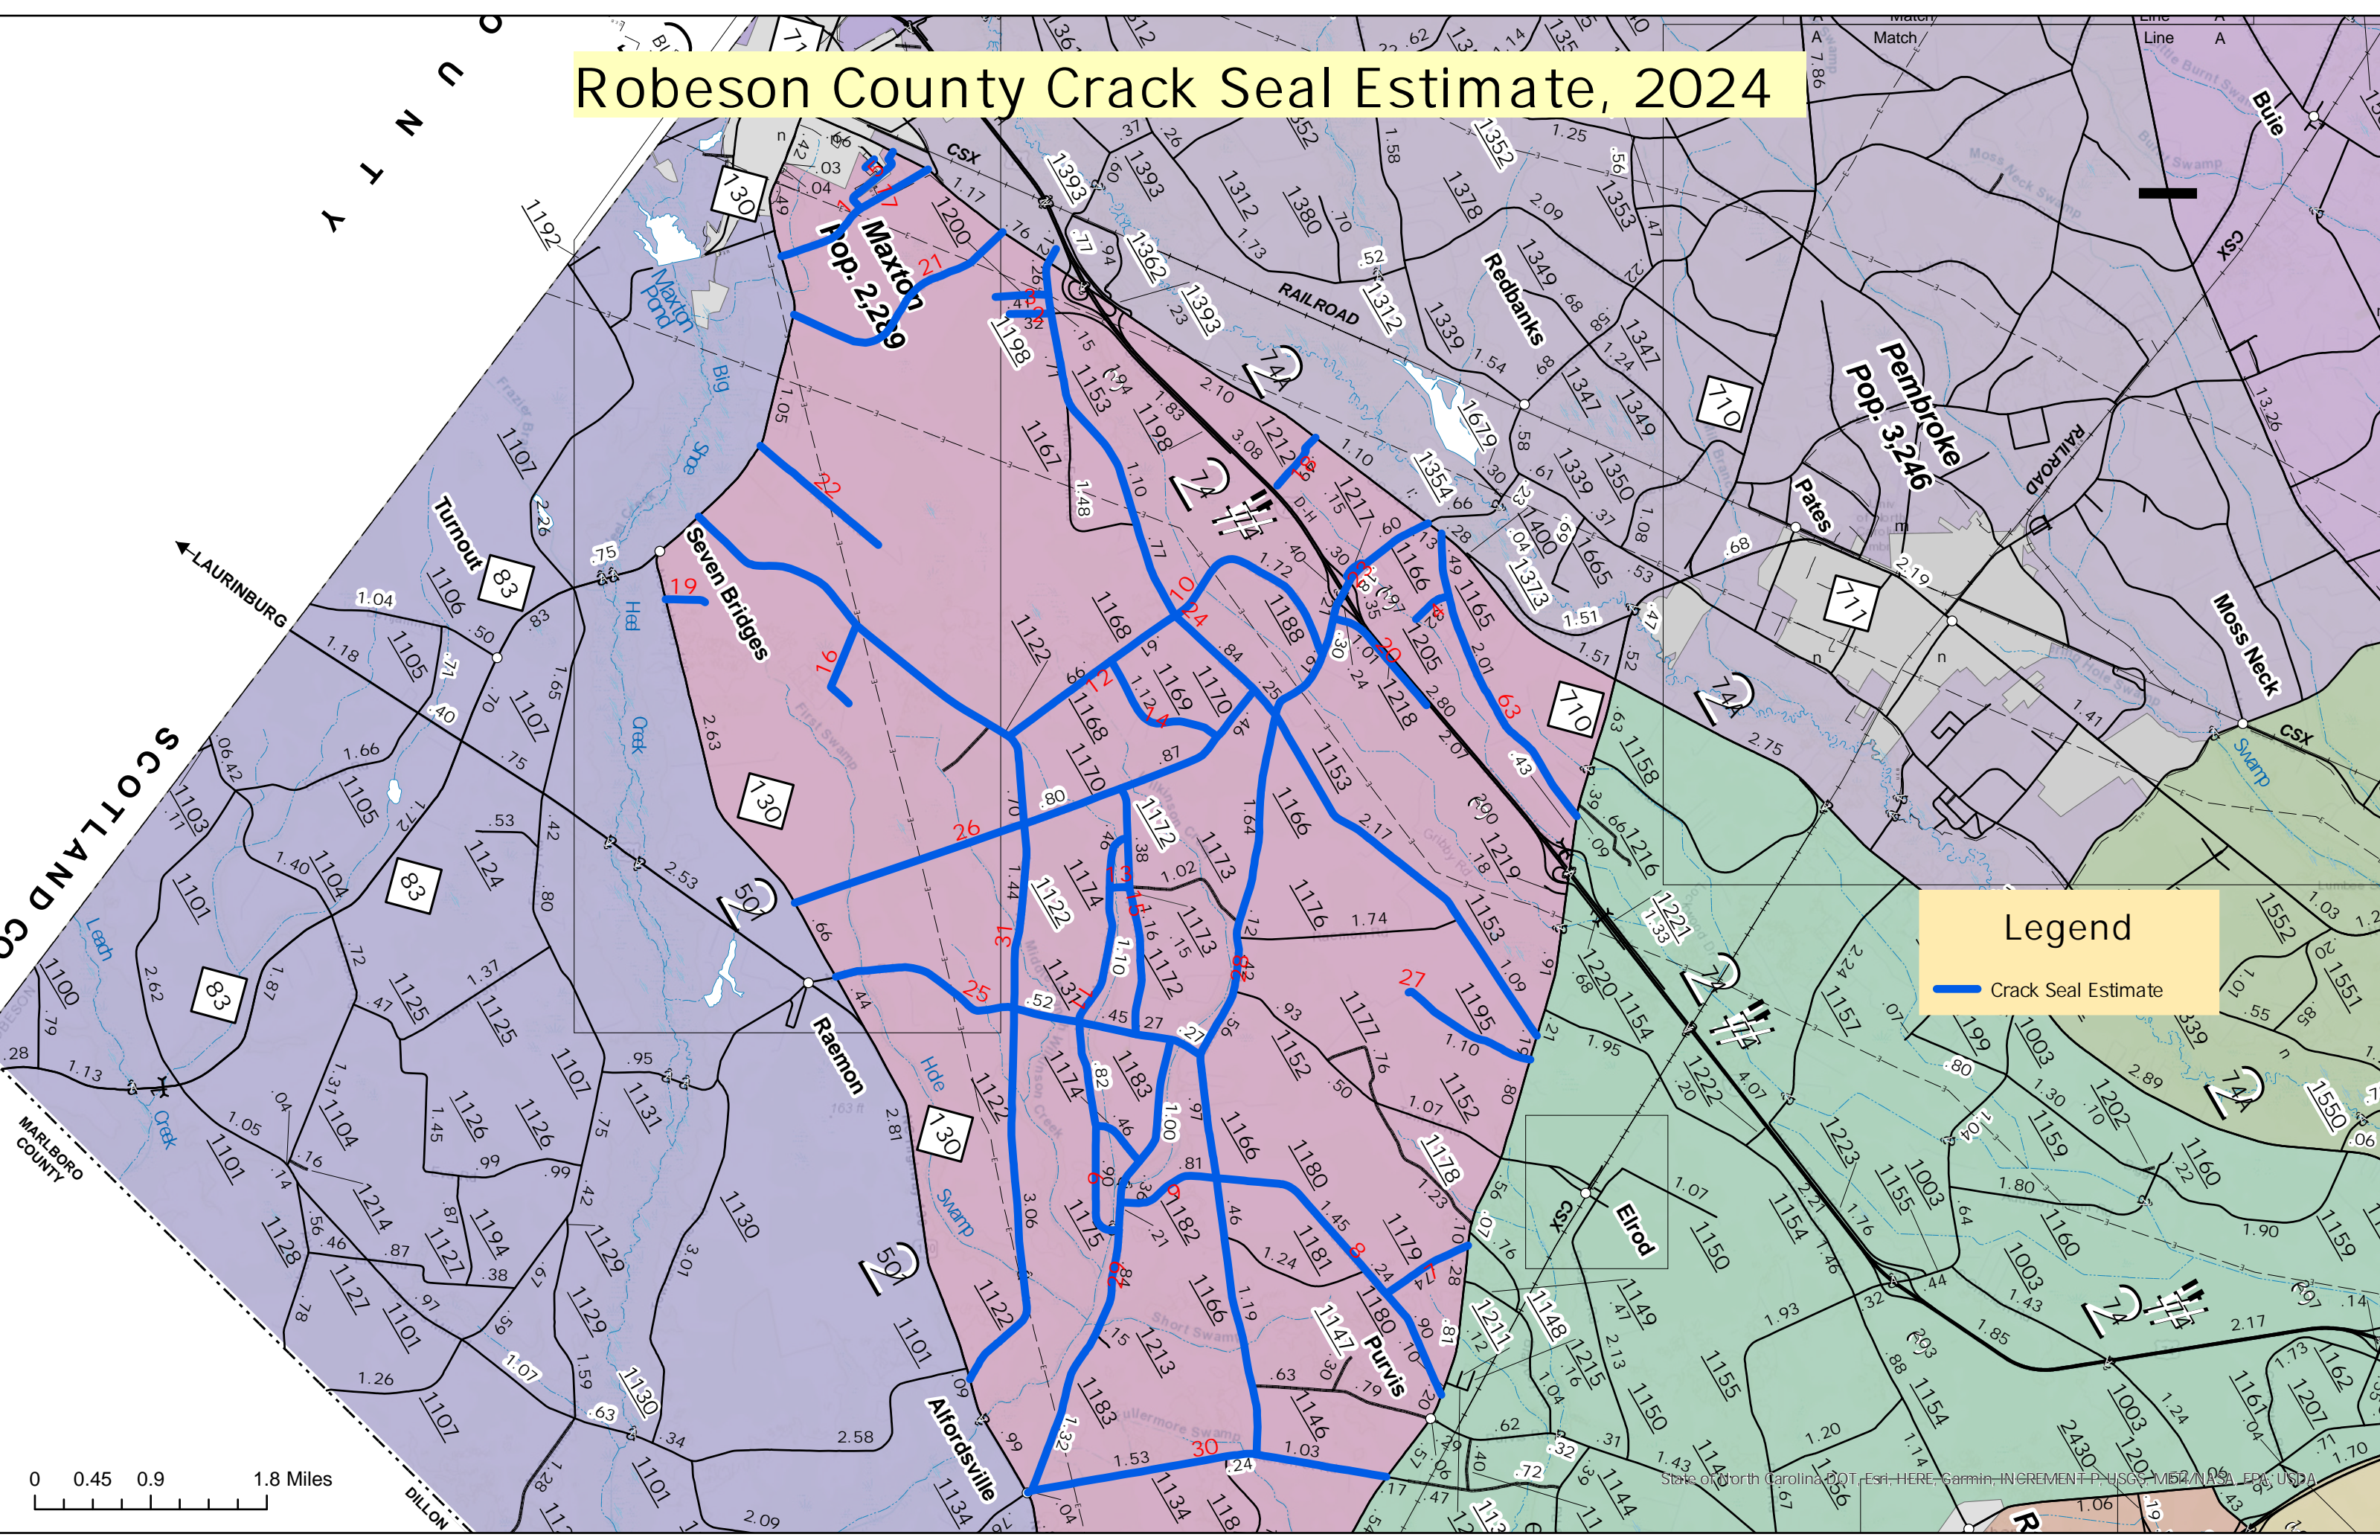

# Robeson County Crack Seal Estimate, 2024

**Legend**

- Crack Seal Estimate

0 0.45 0.9 1.8 Miles

State of North Carolina DOT, Esri, HERE, Garmin, INCREMENT P, USGS, MDA, NASA, EPA, USDA

# Robeson County Crack Seal Estimate, 2024

**Legend**

- Crack Seal Estimate

0 0.28 0.55 1.1 Miles

# Robeson County Crack Seal Estimate, 2024

**Legend**

- Crack Seal Estimate

0 0.05 0.1 0.2 Miles